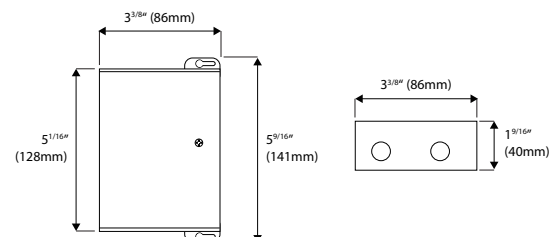

**For use with** Puck and Cabinet lights / Flexible strip lights / Panel lights

**Dimensions**

12W / 15W / 20W Dimmable Driver

30W / 40W Dimmable Driver