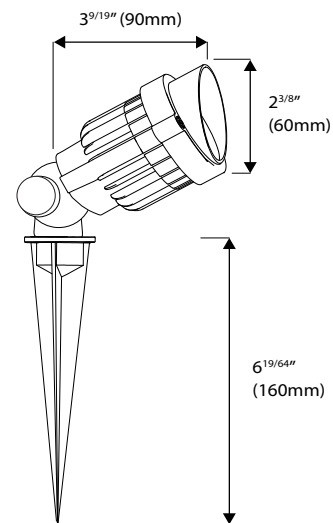

Outdoor & Wet Location Rated | 3 Year Warranty

Product Code	Voltage	Wattage	Color Temperature	# of LEDs	Beam Degree	Lumens
ALED-GUL-B6W	12V AC/DC / 12V DC / 24V DC	6W	WW 2700K / 3000K / 4000K / CW 5000K / (RGB - 12V DC, 4 wire)	1 COB LED	45°	480

Finish

Dimensions

Applications Tree / Landscape / Garden