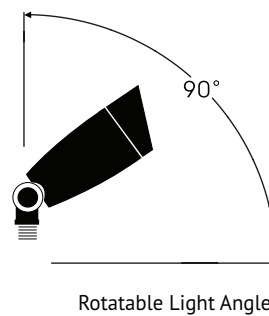

Finish

Dimensions

Applications Tree / Landscape / Garden

Lens Options

Color Lens Options	 Red	 Green	 Blue
Lens Degree Options	 24°	 45°	 60°

Can be included in package for customer to change as needed