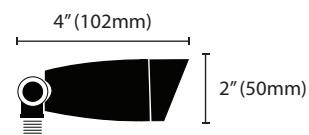

Finish

Dimensions

Applications Tree / Landscape / Garden

Lens Options

Color Lens Options	 Red	 Green	 Blue
Lens Degree Options	 24°	 45°	 60°

Can be included in package for customer to change as needed