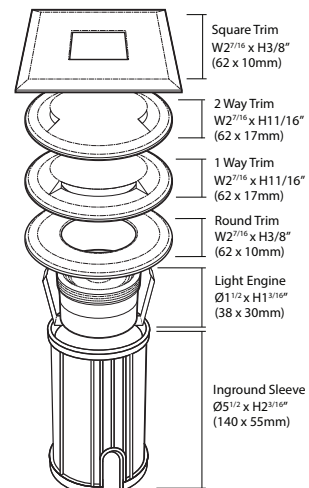

Applications Concrete driveway / Inground / Landscape / Deck & Step

Finishes

Trim Styles

Dimensions

Hole cutout size: 1^{3/4}" (44mm)

Ordering Guide

Choice of Finished Product or Parts System. Follow codes accordingly:

Finished Product:

Product	Product Code	Color Temperature	Trim Style	Finish
3W RD13 Finished Product	ALED-RD13-3W**-##-XX	2700K (27K) / 3000K (3K) / 4000K (4K) / 5000K (5K) / RGB / RGBW	Round (RDM), Square (SQ or SQC), Scoop (SC), 1 Way (1WY), 2 Way (2WY), 3 Way (3WY)	Matte Silver (MS) Matte Black (MB) Matte White (MW)