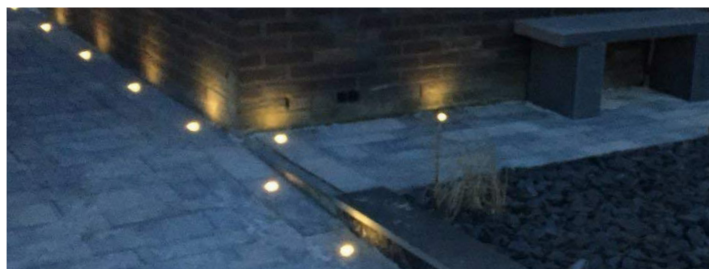

Features

- › Walk on / drive on tested
- › Outdoor rated 3W LED fixture uses power LED technology
- › Multiple recessed trim options
- › -40°C to +85°C operating temperature
- › Use standard prepipe for concrete
- › Stainless steel housing
- › +50,000 hour lifespan
- › Includes LED light engine with trim and inground housing
- › Purchase together or separate

Applications Concrete driveway / Inground / Landscape / Deck & Step