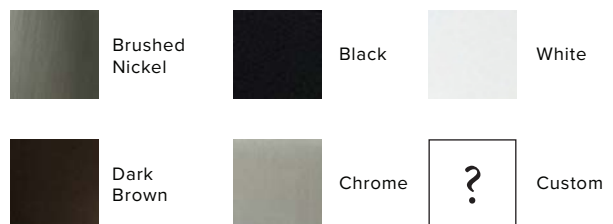

Finishes

Applications Step / Path / Deck

Trim Styles Screwless Window, Screwless Horizontal Louver, Screwless Vertical Louver